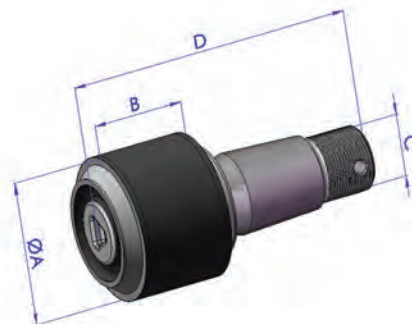

Type-2

Auger Nr.	O.E.M. Nr.	A	B	C	D	Type
51400	550812 - 639319	ø67	43	ø17	100	1
52854	550800	ø67	47	ø17	115	1
52856	1498131	ø67	47	ø19	115	1
54577	550808	ø67	43	ø17	115	1
51445	550806	ø75	48	ø17	115	1
53944	1517403 - 550799	ø75	52	ø17	115	1
51137	638862 - 639287	ø85	54	ø19	130	1
54190	1435944	ø85	57.5	ø19	130	1
51619	1104336	ø95	61	ø23	152	1
55119	1515981	ø75	52	ø19	115	1
53029	550807	ø67	43.5	M30x1.5	136.5	2
54626	638861	ø85	54	M39x1.5	171	2