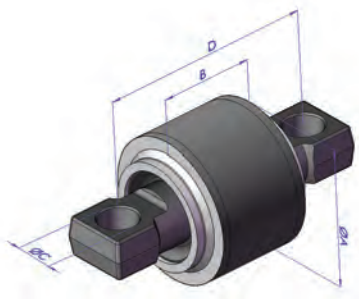

Type-1

Type-2

Auger Nr.	O.E.M. Nr.	A	B	C	D	Type
51400	550812 - 639319	ø67	43	ø17	100	1
52854	550800	ø67	47	ø17	115	1
52856	1498131	ø67	47	ø19	115	1
54577	550808	ø67	43	ø17	115	1
51445	550806	ø75	48	ø17	115	1
53944	1517403 - 550799	ø75	52	ø17	115	1
51137	638862 - 639287	ø85	54	ø19	130	1
54190	1435944	ø85	57.5	ø19	130	1
51619	1104336	ø95	61	ø23	152	1
55119	1515981	ø75	52	ø19	115	1
53029	550807	ø67	43.5	M30x1.5	136.5	2
54626	638861	ø85	54	M39x1.5	171	2