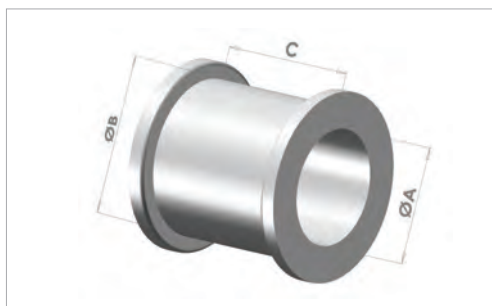

Auger Nr.	O.E.M. Nr.	A	B	C
51945	8127383	ø40	ø54.5	50
51946	8125492	ø34	ø54.5	50
51947	8125491	ø32.5	ø54.5	50
51948	8125490	ø30.5	ø54.5	50
51949	4848464	ø27	ø54.5	50
53222	93814618	ø28	ø46	50
53226	93814617	ø26	ø46	50
53452	8127381	ø37	ø54.5	50
54064	93819387	ø32	ø46	50
54065	93817505	ø36	ø46	50