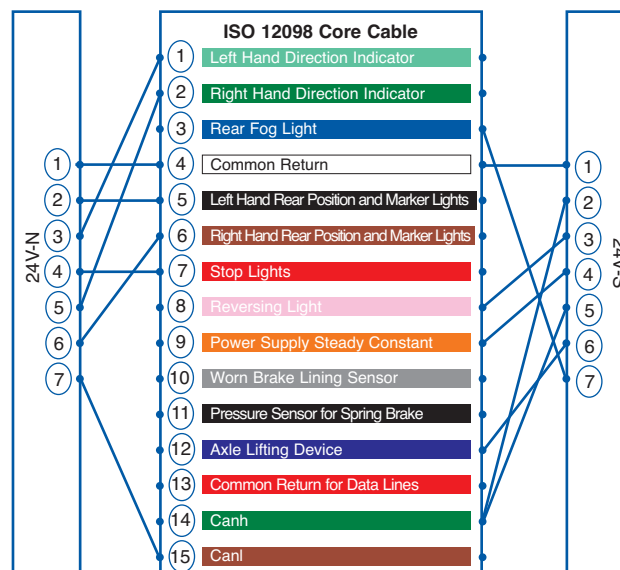

Also Deliverable in Green Colour Supplementary Cable