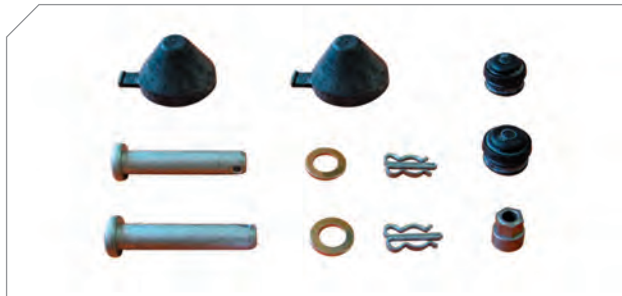

Caliper Caps & Pad Retainer Pins

Kaliper Kapları & Balata Tutucu Pimleri

MAY Kit No **6002-19**

Org. Kit Ref. No --

Application All SB..., All SN... Series