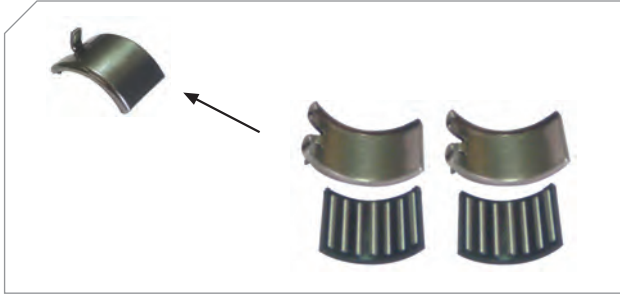

Caliper Roller Bearing

Kaliper Rulmanları

MAY Kit No **6007-03**

Org. Kit Ref. No --

Application SN 5... Series