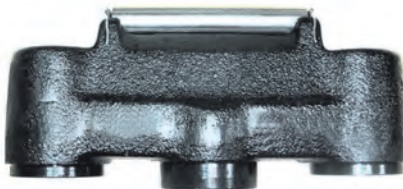

Caliper Bridge Assembly

Kaliper Köprü Bađlantısı

MAY Kit No **6006-02**

Org. Kit Ref. No --

Application SB 6..., SB 7..., SN 6..., SN 7... SK... Series