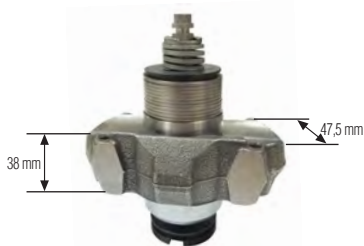

## Type Caliper Repair Kits

**Caliper Adjusting Mechanism Housing (Thick) 80.4mm Pin**

Kaliper Ayar Mekanizması Yatađı (Kalın) 80.4mm/114mm Pimli

MAY Kit No **6208-05**

Org. Kit Ref. No --

Application --

**Caliper Adjusting Mechanism Housing (Thick) 80.4mm Slotted**