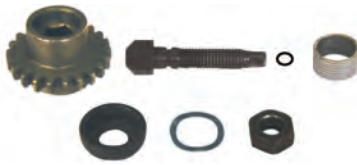

Small Clutch System Repair Kit (Left)

Küçük Debriyaj Sistemi Tamir Takımı (Sol)

MAY Kit No **6144-01**

Org. Kit Ref. No --

Application LRG 526, 528, 532, 562