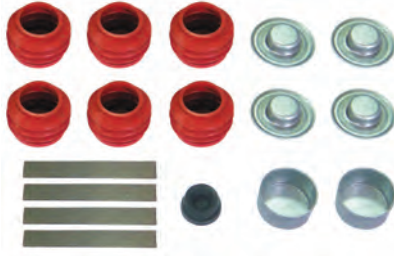

Caliper Boot & Caps

Kaliper Toz K r d  & Kapları

MAY Kit No **6301-05**

Org. Kit Ref. No 91013

Application MODUL X