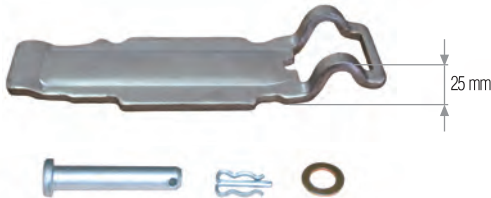

Caliper Pad Retainer Repair Kit Kaliper Balata Tutucu Tamir Takımı

MAY Kit No **6003-02**

Org. Kit Ref. No K000133 - MERCEDES Ref.no: A 000 420 2482

Application SN 6..., SK 7... Series