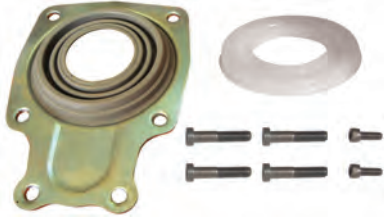

Caliper Cover & Bolts

Kaliper Kapađıve Civataları

MAY Kit No **6135-03**

Org. Kit Ref. No SJ1212

Application LRG 524, 525, 526, 527, 528, 529, 532, 533, 622, 623