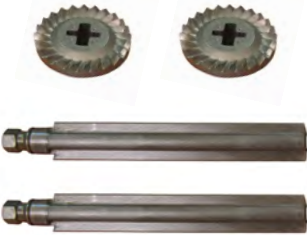

Caliper Gear Wheel Adjusting Mechanism Repair Kit (Right)

Kaliper Ayar Dişlisi Tamir Takımı (Sağ)

MAY Kit No **6209-04**

Org. Kit Ref. No --

Application 40 195 021, 40 195 022