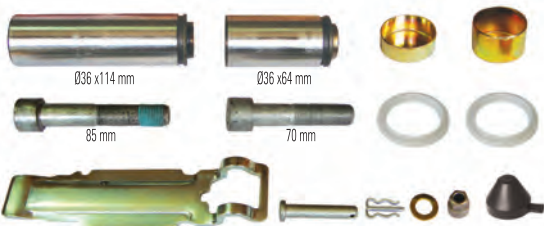

Caliper Guide repair Kit

Kaliper Mil Tamir Takımı

MAY Kit No	6002-27
Org. Kit Ref. No	K 013007
Application	SK... Series