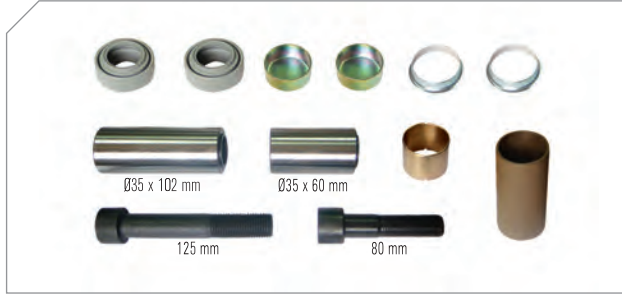

Caliper Guides & Seals Repair Kit

Kaliper Mil & Keçe Tamir Takımı
MAY Kit No **6150-02**

Org. Kit Ref. No MCK 1116 · VOLVO Ref.no: 85102094

Application LRG 536, 537, 552, 553, 560, 561, 578, 579, 596, 597, 648, 649, 650, 651, 652, 653

VOLVO FH, FM