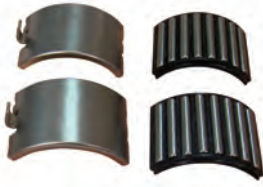

# 19,5" / 22,5" Double Piston Type Caliper Repair Kits

SERIES **G1**  
SERVİS

163