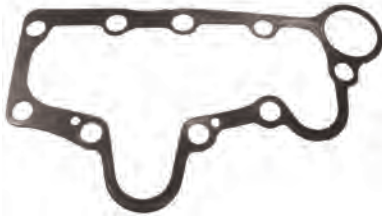

Application D ELSA 1, RADIAL

**Caliper Lever**

Kaliper Masura Bilya Yatađy

MAY Kit No **6128-06**

Org. Kit Ref. No --

Application D ELSA 1, RADIAL

**Caliper Cover Plate Gasket**

Kaliper Kapak Contasý