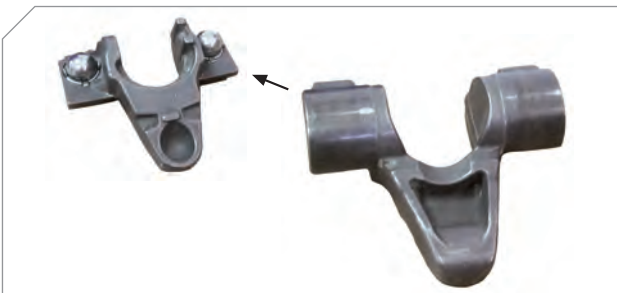

Caliper Lever Kaliper Masura Bilya Yatađı	
MAY Kit No	6010-11
Org. Kit Ref. No	--
Application	All SB 5..., SN 5..., Series