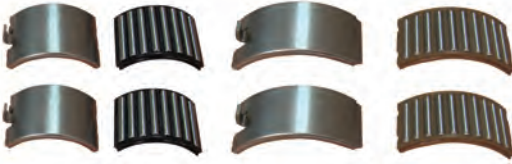

Caliper Roller Bearings

Kaliper Rulmanları

MAY Kit No **6203-04**

Org. Kit Ref. No --

Application 40 195 021, 40 195 022