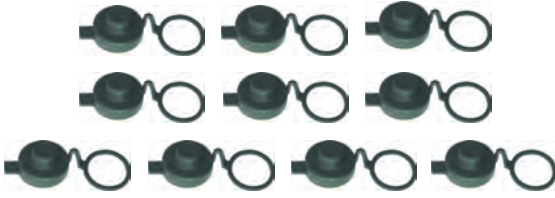

Caliper Adjuster Dust Boot

Kaliper Ayar Mekanizması Toz Lastiği

MAY Kit No **6158-02**

Org. Kit Ref. No 68322655PK10

Application All LRG Series

Caliper Sensor Cover Repair Kit

Kaliper Sensör Kapağı Tamir Takımı

MAY Kit No **6158-04**

Org. Kit Ref. No --

Application --