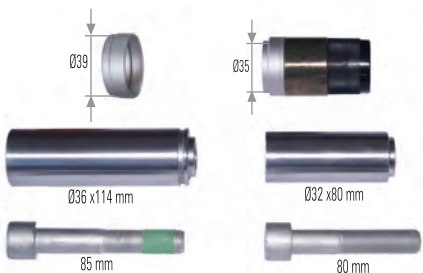

Caliper Rubber Bush Guidance Repair Kit

Kaliper Kauçuk Burç & Mil Tamir Takımı

MAY Kit No **6002-35**

Org. Kit Ref. No --

Application All SB..., All SN...