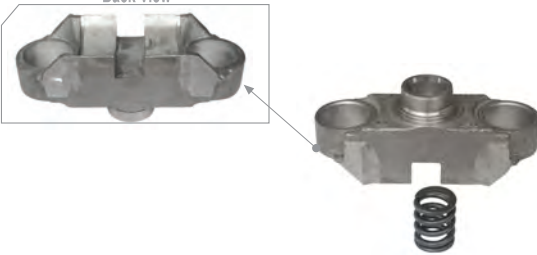

Caliper Lever

Kaliper Masura Bilya Yatađy

MAY Kit No **6310-04**

Org. Kit Ref. No --

Application MODUL X

Back View

Caliper Bridge Assembly

Kaliper Köprü Bađlantısy

MAY Kit No **6311-02**

Org. Kit Ref. No --

Application MODUL X