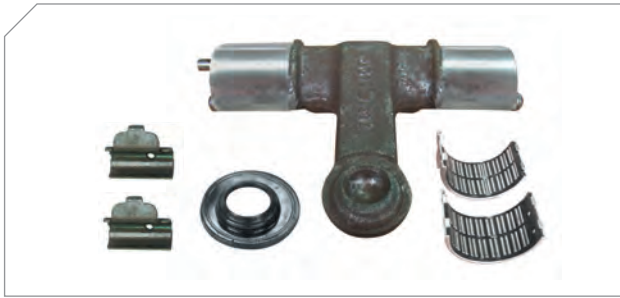

## Type Caliper Repair Kits

SERIES **G1**  
SERVİS

070

DUCO