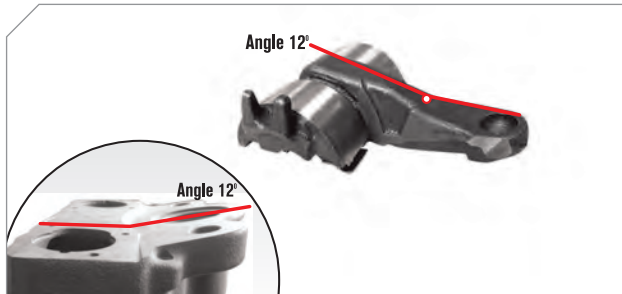

Caliper Lever (Angle 12°) Kaliper Masura Bilya Yatađı (Açý 12°)	
MAY Kit No	6010-01
Org. Kit Ref. No	--
Application	SB 6..., SB 7..., SN 6..., SN 7... SK... Series

Photographed content is followed as closely as possible, but not guaranteed. / Parts numbers of manufacturers are only for comparison purposes.

SN,SK,SL,SM