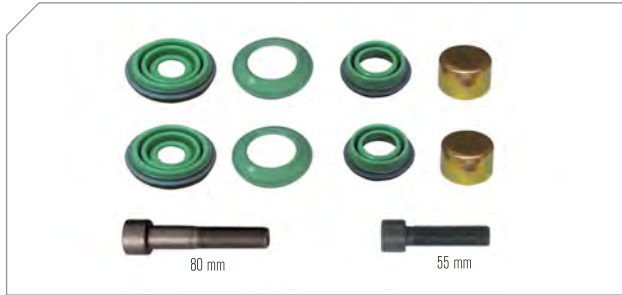

Caliper Dust Boots & Bolts Repair Kit

Kaliper Toz Körtüdü & Civata Tamir Takımı

MAY Kit No **6103-09**

Org. Kit Ref. No MCK 1193

Application DX.195