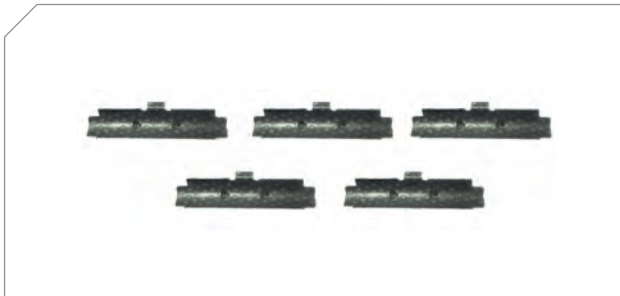

Caliper Lever Bearing

Kaliper Masura Yatađy

MAY Kit No **6014-01**

Org. Kit Ref. No --

Application All SB 6..., SB 7..., SN 6..., SN 7... Series