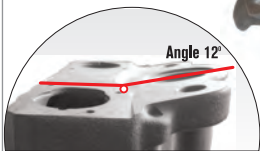

Angle 0°

Caliper Lever (Angle 0°)

Kaliper Masura Bilya Yatađý (Açý0°)

MAY Kit No **6010-03**

Org. Kit Ref. No --

Application SB 6..., SB 7..., SN 6..., SN 7... SK... Series

Angle 12°

Angle 12°

Caliper Lever (Angle 12°)

Kaliper Masura Bilya Yatađý (Açý12°)

MAY Kit No **6010-04**

Org. Kit Ref. No --

Application SB 6..., SB 7..., SN 6..., SN 7... SK... Series

Angle 0°

Caliper Lever (Angle 0°)

Kaliper Masura Bilya Yatađý (Açý0°)

MAY Kit No **6010-05**

Org. Kit Ref. No --

Application SB 6..., SB 7..., SN 6..., SN 7... SK... Series
SN 6507, SN 6373

Angle 12°

Angle 12°

Caliper Lever (Angle 12°)

Kaliper Masura Bilya Yatađý (Açý12°)

MAY Kit No **6010-07**

Org. Kit Ref. No --

Application --

Angle 0°

Caliper Lever (Angle 0°)

Kaliper Masura Bilya Yatađý (Açý0°)

MAY Kit No **6010-08**

Org. Kit Ref. No --

Application --

Caliper Lever

Kaliper Masura Bilya Yatađý

MAY Kit No **6010-09**

Org. Kit Ref. No --

Application --