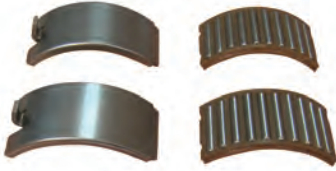

Caliper Roller Bearings

Kaliper Rulmanları

MAY Kit No **6203-03**

Org. Kit Ref. No --

Application 40 195 021, 40 195 022