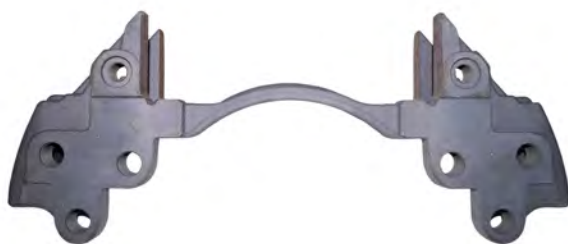

Caliper Carrier 22,5''

Kaliper Taahýýçy 22,5''

MAY Kit No **6050-04**

Org. Kit Ref. No K 001510

Application SB 7, SN 7, IVECO

NEW