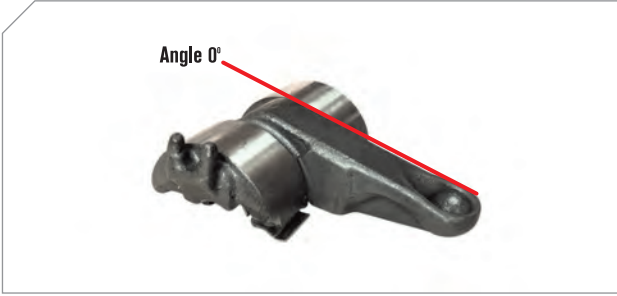

Caliper Lever (Angle 0°)
Kaliper Masura Bilya Yatađý (Açý0°)

MAY Kit No	6010-03
Org. Kit Ref. No	--
Application	SB 6..., SB 7..., SN 6..., SN 7... SK... Series