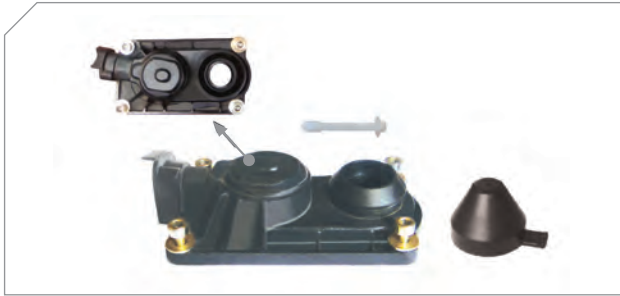

## Caliper Calibration Bolt

Kaliper Ayar Civatası

MAY Kit No **6008-01**

Org. Kit Ref. No --

Application All SB 5..., SB 6..., SB 7...,  
All SN 6..., SN 7...

MAY Kod No	Sensor / Sensör	Vehicle / Araç
<b>6009-03</b>	Caliper Sensor Cover (Without Sensor) Kaliper Sensör Kapağı (Sensörsüz)	
<b>6009-03-21</b>	Caliper Sensor Cover (2 Cable Sensor) Kaliper Sensör Kapağı (2 Kablolu Sensör)	
<b>6009-03-31</b>	Caliper Sensor Cover (3 Cable Sensor) Kaliper Sensör Kapağı (3 Kablolu Sensör)	