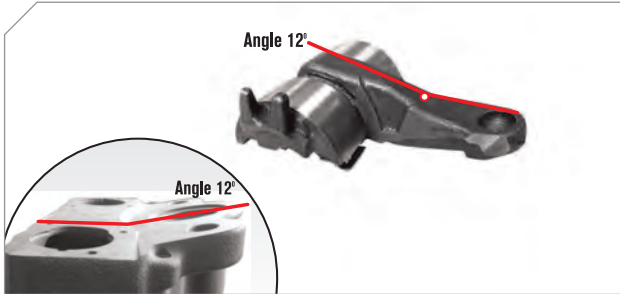

Caliper Lever (Angle 12°) Kaliper Masura Bilya Yatađı (Açý 12°)	
MAY Kit No	6010-01
Org. Kit Ref. No	--
Application	SB 6..., SB 7..., SN 6..., SN 7... SK... Series