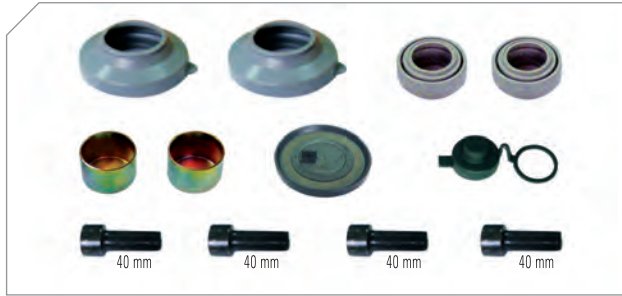

Caliper Dust Boots Repair Kit

Kaliper Toz K r kleri Tamir Takımı

MAY Kit No **6170-03**

Org. Kit Ref. No MCK 1244

Application LRG 544, 545, 572, 573, 580, 581, 582, 583, 638, 639, 646, 647, 658, 659, 662, 663, 700, 701, 712, 713, 722, 723, 744, 745, 748, 749, 750, 751