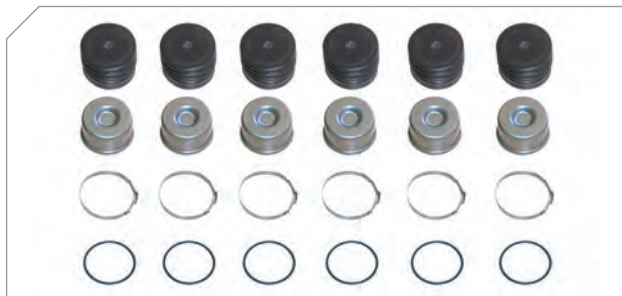

Caliper Outer Boots & Steelcaps Repair Kit

Kaliper Dış Körtükleri & Kapları Tamir Takımı

MAY Kit No **6002-06**

Org. Kit Ref. No K 001301 / I1350470063
MAN Ref.no: 81.50822.6025 - DAF-LEYLAND Ref.no: 1439494

Application All SB... & SN... Series