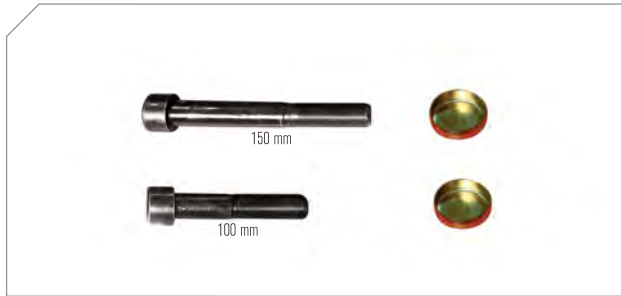

Caliper Guides & Seals Repair Kit

Kaliper Mil & Keçe Tamir Takımı
MAY Kit No **6160-02**

Org. Kit Ref. No SJ 4021 · VOLVO Ref.no: 8550881

Application D LISA

NEW