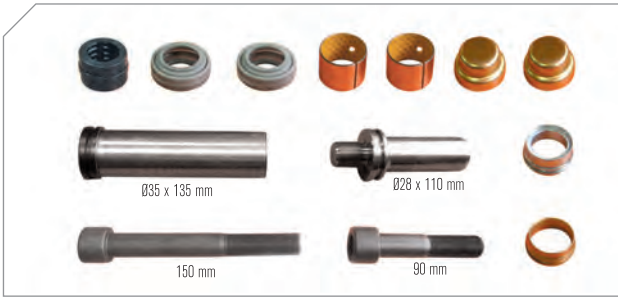

### Caliper Carrier

Kaliper Taşıyıcı

MAY Kit No **6190-02**

Org. Kit Ref. No 68320717-7

Application LRG 524, LEG 525

D3

**ELSA 1, ELSA 1 RADIAL**  
Type Caliper Repair Kits**Caliper Guides & Seals Repair Kit**