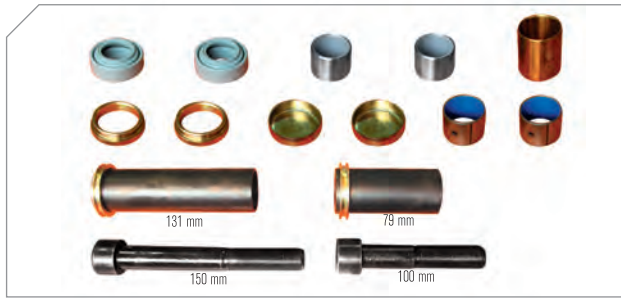

SERIES G1
SERVİS

135

LISA SERIES CALIPERS LRG548/549/550/551/554/555/564/565/592/593/594/595/630/631		AXLE // AKS		MAY REPAIR KITS/ /MAY Tamir Takımları
Vehicles // Araçlar	Models // Modeller	Left // Sol	Right // Sağ	
DENNIS	Javelin MK 111 (95+) Front Axle	LRG550	LRG551	6160-01
	Elite (02+)	LRG630	LRG631	
	Sabre Fire Engine (95+) Front Axle	LRG550	LRG551	6161-01
IRISBUS	Agora (97+) Front Axle	LRG548	LRG549	6161-02
MCI	E - Series Renaissance (Rear)	LRG630	LRG631	
RVI (RENAULT)	Agora (97+) Front Axle	LRG548	LRG549	6162-01
	Magnum AE (97 to 00) Premium AE (97 to 00)	LRG548	LRG549	
	Midliner M250	LRG554	LRG555	6162-02
VOLVO	B7L, B10B, B10BLE, B10L, B10LE Olympia B9TL, B7LA, B7RLE, B9SALE, B12BLE	LRG592	LRG593	

Caliper Guides & Seals Repair Kit

Kaliper Mil & Keçe Tamir Takımı
MAY Kit No **6160-01**

Org. Kit Ref. No SJ 4076 · RENAULT Ref.no: 5001 837 006

Application D LISA, LRG 548, 549, 550, 551, 564, 565, 592, 593, 630, 631

RENAULT Premium,
Magnum
VOLVO B7, B10