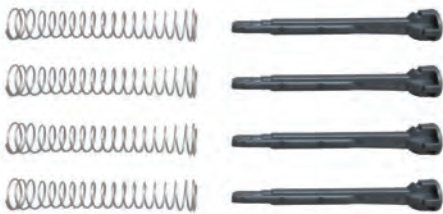

Caliper Adjusting Gear

Kaliper Ayar Dişlisi

MAY Kit No **6174-04**

Org. Kit Ref. No --

Application --

Caliper Visual Pad Wear Assembly

Kaliper Fren Pabucu Seviye Gösterge Çubuğu

MAY Kit No **6174-06**

Org. Kit Ref. No 225207

Application --