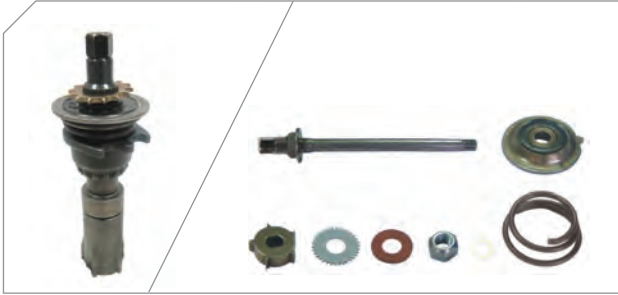

Caliper Adjusting Mechanism Repair Kit

Kaliper Ayar Mekanizması Tamir Takımı

MAY Kit No **6004-03**

Org. Kit Ref. No --

Application SN 5..., SB 6..., SB 7..., SN 6..., SN 7..., SK... Series