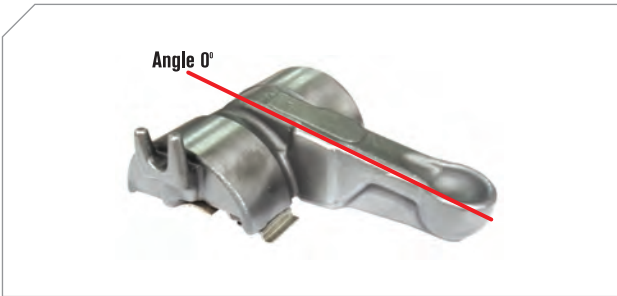

Caliper Lever (Angle 0°)
Kaliper Masura Bilya Yatađý (Açý0°)

MAY Kit No	6010-08
Org. Kit Ref. No	--
Application	--