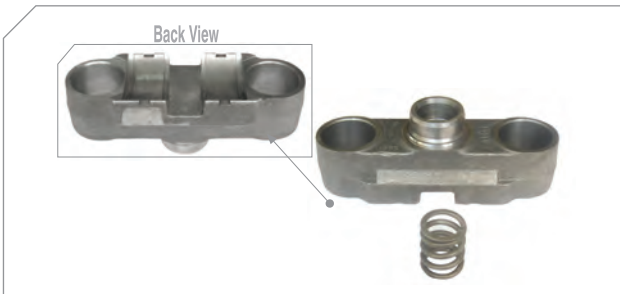

Caliper Bridge Assembly

Kaliper Köprü Bađlantısı

MAY Kit No **6311-01**

Org. Kit Ref. No --

Application MARK II, MARK III, MARK IV DB 22