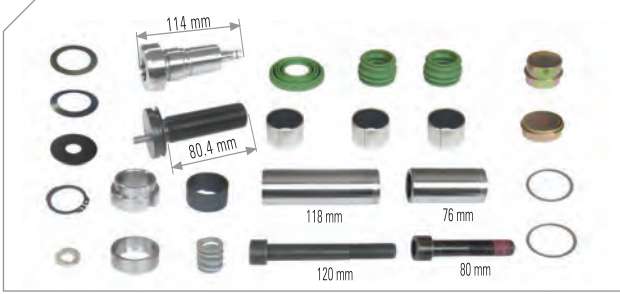

Caliper Adjusting Mechanism with Guides & Boots Repair Kit (with Pin)

Kaliper Ayar Mekanizması ve Mil & Kırık Tamir Takımı (Pimli)

MAY Kit No **6201-09**

Org. Kit Ref. No --

Application 19,5", 22,5"