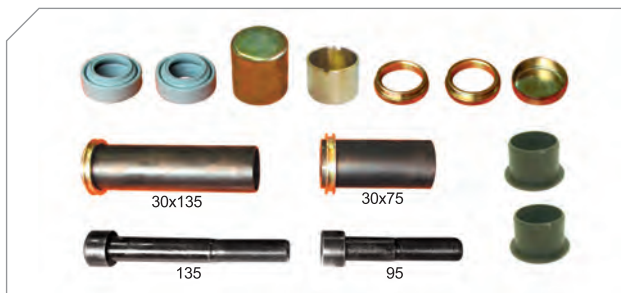

Caliper Guides & Seals Repair Kit

Kaliper Mil & Keçe Tamir Takımı
MAY Kit No **6160-04**

Org. Kit Ref. No SJ4052

Application C LISA

NEW