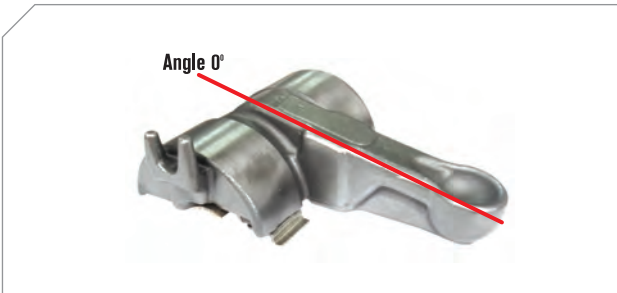

Caliper Lever Kaliper Masura Bilya Yatađı	
MAY Kit No	6010-08
Org. Kit Ref. No	--
Application	--