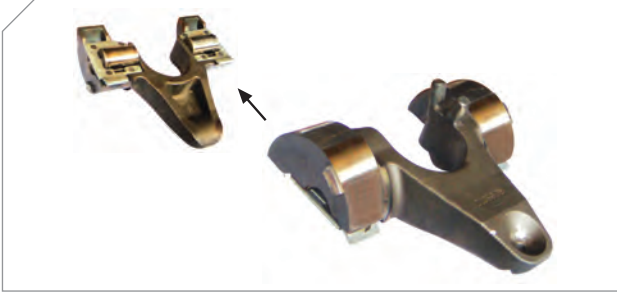

Caliper Lever Kaliper Masura Bilya Yatađı	
MAY Kit No	6010-06
Org. Kit Ref. No	--
Application	All SB 5..., SN 5..., Series