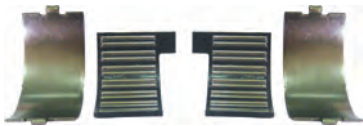

Caliper Roller Bearing

Kaliper Rulmanı

MAY Kit No **6308-04**

Org. Kit Ref. No --

Application MODUL X