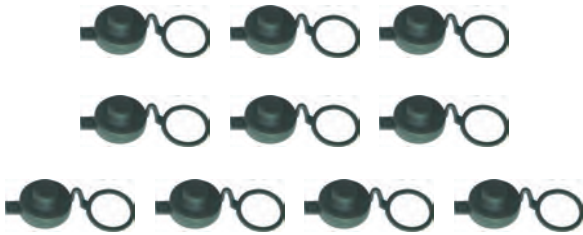

Caliper Adjuster Dust Boot

Kaliper Ayar Mekanizması Toz Lastiği

MAY Kit No **6158-02**

Org. Kit Ref. No 68322655PK10

Application All LRG Series