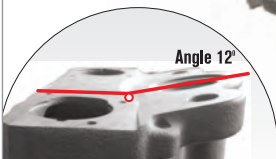

Angle 0°

Caliper Lever (Angle 0°)

Kaliper Masura Bilya Yatađý (Açý0°)

MAY Kit No **6010-03**

Org. Kit Ref. No --

Application SB 6..., SB 7..., SN 6..., SN 7... SK... Series

Angle 12°

Angle 12°

Caliper Lever (Angle 12°)

Kaliper Masura Bilya Yatađý (Açý12°)

MAY Kit No **6010-04**

Org. Kit Ref. No --

Application SB 6..., SB 7..., SN 6..., SN 7... SK... Series

Angle 0°

Caliper Lever (Angle 0°)

Kaliper Masura Bilya Yatađý (Açý0°)

MAY Kit No **6010-05**

Org. Kit Ref. No --

Application SB 6..., SB 7..., SN 6..., SN 7... SK... Series
SN 6507, SN 6373

Angle 12°

Angle 12°

Caliper Lever (Angle 12°)

Kaliper Masura Bilya Yatađý (Açý12°)

MAY Kit No **6010-07**

Org. Kit Ref. No --

Application --

Angle 0°

Caliper Lever (Angle 0°)

Kaliper Masura Bilya Yatađý (Açý0°)

MAY Kit No **6010-08**

Org. Kit Ref. No --

Application --

Caliper Lever

Kaliper Masura Bilya Yatađý

MAY Kit No **6010-09**

Org. Kit Ref. No --

Application --