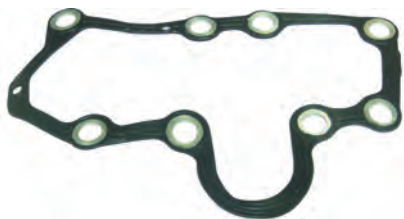

Caliper Cover Plate Gasket

Kaliper Kapak Contası

MAY Kit No **6159-02**

Org. Kit Ref. No 68322774PK4

Application LRG 536, 537, 578, 579, 596, 597, 652, 653