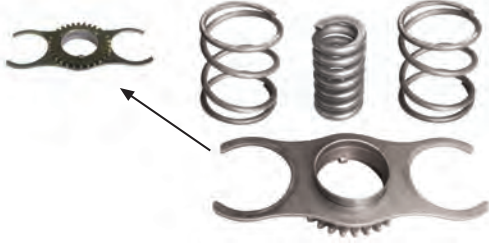

G1 SERIES
SERVİS
071

BC/DUCO, D DUCO RADIAL/AXIAL, LE DUCO Type Caliper Repair Kits

Caliper Gear & Springs Kit Kaliper Merkez Dişlisi & Yayları Takımı

MAY Kit No	6155-01
Org. Kit Ref. No	MCK 1129
Application	LRG 648, 649, 650, 651