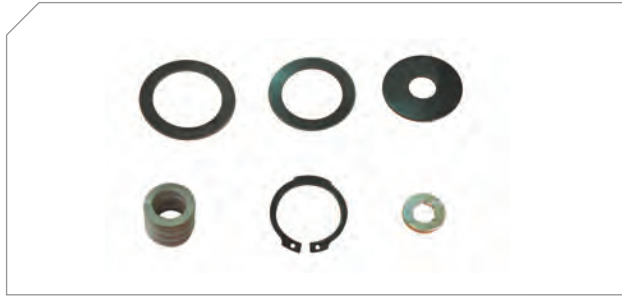

Caliper Adjusting Mechanism Clutch System Repair Kit Kaliper Ayar Mekanizması Tamir Takımı

MAY Kit No **6207-02**

Org. Kit Ref. No --

Application All Models