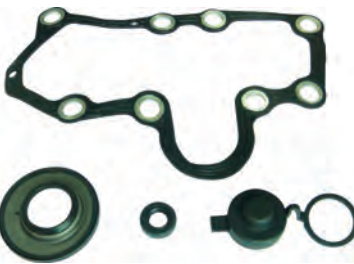

Caliper Cover Plate Gasket

Kaliper Kapak Contası

MAY Kit No **6159-05**

Org. Kit Ref. No SJ 4105 · VOLVO Ref.no: 3095669

Application LRG 536, 537, 578, 579, 596, 597, 652, 653