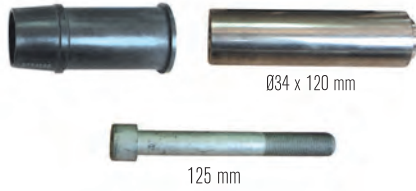

SB 6... / SB 7... Type Caliper Repair Kits

SERIES **G1**
SERVİS
027

Caliper Rubber Bush Guidance Kit Kaliper Mil Tamir Takımı

MAY Kit No **6002-55**

Org. Kit Ref. No II 339830064

Application SB 7102

Caliper Guides & Seals Repair Kit Kaliper Mil & Keçe Tamir Takımı

MAY Kit No **6002-62**

Org. Kit Ref. No K067417K50

Application SB 6..., SB 7..., SN 6..., SN 7..., SK 7...

Caliper Pad Retainer Repair Kit Kaliper Balata Tutucu Tamir Takımı

MAY Kit No **6003-01**

Org. Kit Ref. No II 19712004 / K000129 - MERCEDES Ref.no: 000 420 0882 - 627 420 0186

Application SN 5..., SB 6..., SB 7..., SN 7... Series

Caliper Pad Retainer Repair Kit Kaliper Balata Tutucu Tamir Takımı

MAY Kit No **6003-02**

Org. Kit Ref. No K000133 - MERCEDES Ref.no: A 000 420 2482

Application SN 6..., SK 7... Series

Caliper Adjusting Mechanism Repair Kit Kaliper Ayar Mekanizması Tamir Takımı

MAY Kit No **6004-01**

Org. Kit Ref. No --

Application All SB 6..., SB 7..., SN 6..., SN 7... Series

Caliper Adjusting Mechanism Repair Kit Kaliper Ayar Mekanizması Tamir Takımı

MAY Kit No **6004-02**

Org. Kit Ref. No --

Application All SB 6..., SB 7..., SN 6..., SN 7... Series