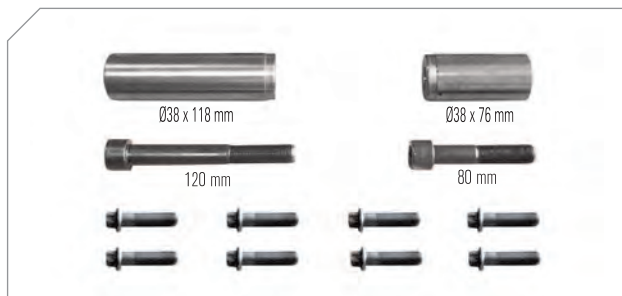

Caliper Guides & Screws Repair Kit

Kaliper Mil & Civata Tamir Takımı
MAY Kit No **6200-10**

Org. Kit Ref. No --

Application 40 195 ...