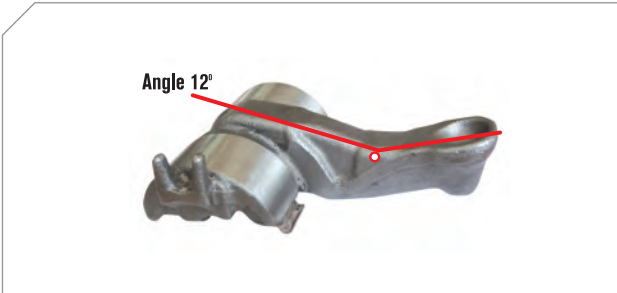

Caliper Lever Kaliper Masura Bilya Yatađı	
MAY Kit No	6010-07
Org. Kit Ref. No	--
Application	--