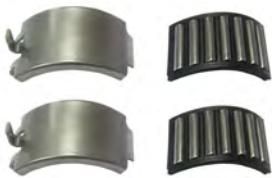

Caliper Roller Bearings

Kaliper Rulmanları

MAY Kit No **6203-05**

Org. Kit Ref. No --

Application MAXX 22