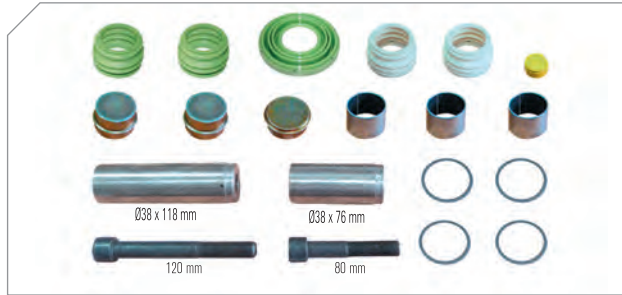

SERIES **G1**
SERVİS

168

22.5 TYPE CALIPERS		AXLE // AKS		MAY REPAIR KITS/ /MAY Tamir Takımları		
Vehicles // Araçlar	Models // Modeller	Left // Sol	Right // Sağ			
SAF	22.5" Wheels, 9 Ton, Front Axle	40 225 007	40 225 008	6200-01	6201-01	6204-01
	22.5" Wheels, 11 Ton, Front Axle	40 225 015	40 225 016	6200-02	6202-01	6205-01
SMB	22.5" Wheels, Front Axle	40 225 003	40 225 004	6200-03	6202-02	6206-03
				6200-04	6203-01	6206-04

Caliper Guides & Seals Repair Kit

Kaliper Mil & Keçe Tamir Takımı
MAY Kit No **6200-01**

Org. Kit Ref. No SAF Ref.no: 3.434.3827.01

Application 40 195 001, 40 195 002, 40 195 003, 40 195 004, 40 195 015, 40 195 024
40 195 017, 40 195 020, 40 195 027, 40 195 030, 40 195 035, 40 195 038
40 195 043, 40 195 044, 40 225 007, 40 225 008, 40 225 015, 40 225 016