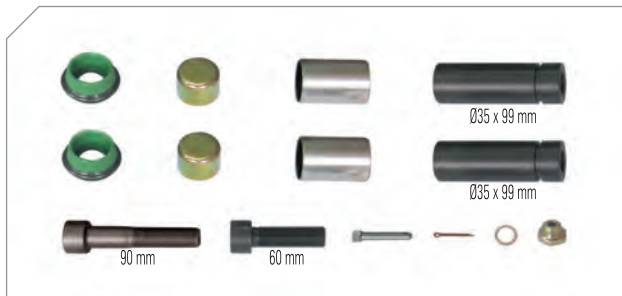

Caliper Guides & Seals Repair Kit

Kaliper Mil & Keçe Tamir Takımı

MAY Kit No **6103-12**

Org. Kit Ref. No DSB 7

Application DX.195