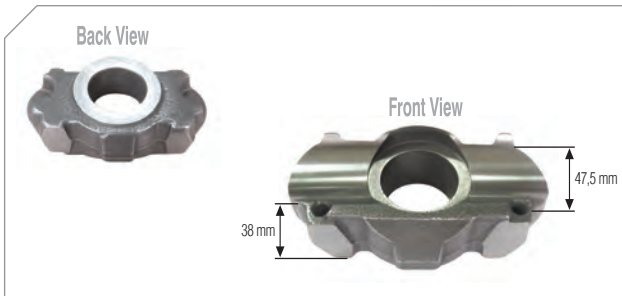

Caliper Adjusting Mechanism Housing (Thick) Kaliper Ayar Mekanizması Yatağı (Kalın)

MAY Kit No **6208-01**

Org. Kit Ref. No --

Application --