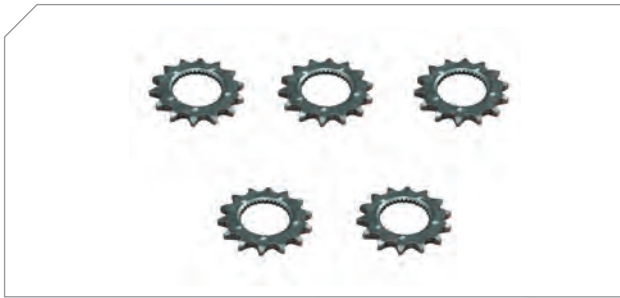

Caliper Gear Wheel Adjusting Mechanism

Kaliper Ayar Diđlisi

MAY Kit No **6012-01**

Org. Kit Ref. No --

Application All SB..., SN... Series