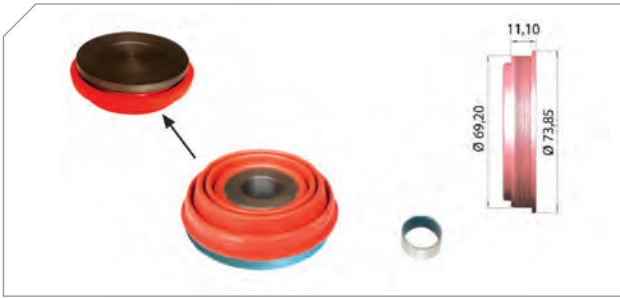

G1 SERIES
SERVISY
003

SB 5... / SN 5... Type Caliper Repair Kits

Caliper Boots & Piston Repair Kit

Kaliper K r k & Piston Tamir Takımy

MAY Kit No **6000-08**

Org. Kit Ref. No --

Application SB 5... Series, SN 5... Series