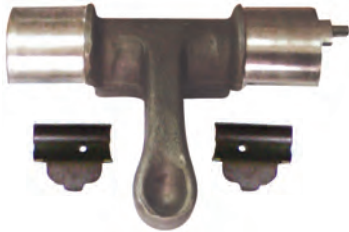

Caliper Lever (Right)

Kaliper Masura Bilya Yatađı (Sađ)

MAY Kit No **6128-01**

Org. Kit Ref. No --

Application LRG 570, 574, 576, 586, 588, 590, 616, 704