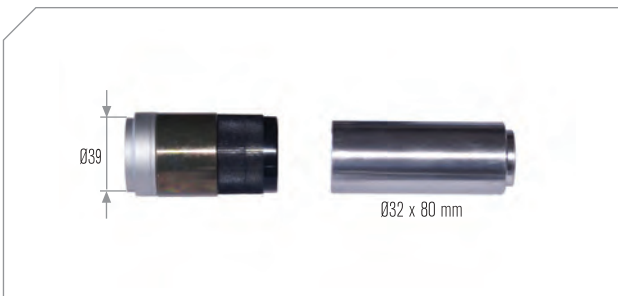

Caliper Guide & Bush

Kaliper Mil & Keçe

MAY Kit No **6002-56**

Org. Kit Ref. No --

Application

All SB 5..., SB 6..., SB 7... Series
All SN 5..., SN 6..., SN 7... Series