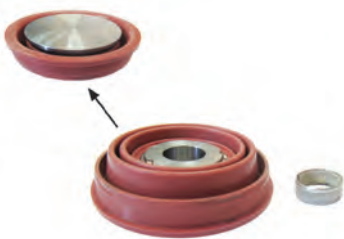

Caliper Piston Repair Kit

Kaliper Piston Tamir Takımı

MAY Kit No **6000-09**

Org. Kit Ref. No --

Application SN 6..., SN 7..., SK 7..., NA 7

2011-2012
MODEL
MERCEDES
AXOR, ACTROS