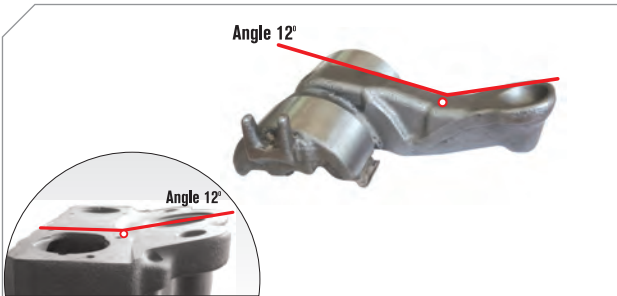

Caliper Lever (Angle 12°)
Kaliper Masura Bilya Yatađý (Açý12°)

MAY Kit No	6010-07
Org. Kit Ref. No	--
Application	--