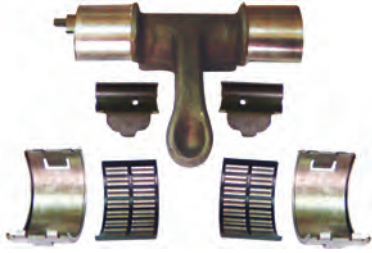

ELSA 1, ELSA 1 RADIAL
Type Caliper Repair Kits

Caliper Lever (Left)

Kaliper Masura Bilya Yatađy (Sol)

MAY Kit No **6128-04**

Org. Kit Ref. No --

Application LRG 571, 575, 577, 587, 589, 591, 617, 705