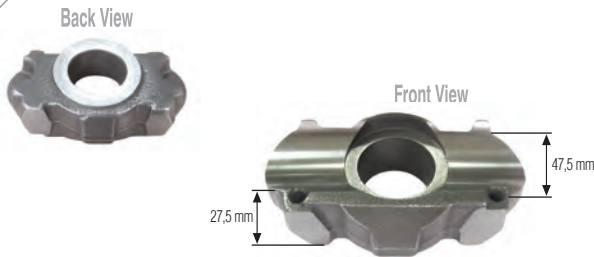

Caliper Adjusting Mechanism Housing (Thin)

Kaliper Ayar Mekanizması Yatağı (İnce)

MAY Kit No **6208-02**

Org. Kit Ref. No --

Application --