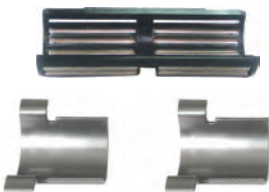

Caliper Roller Bearing

Kaliper Rulmanı

MAY Kit No **6308-05**

Org. Kit Ref. No --

Application MODUL X