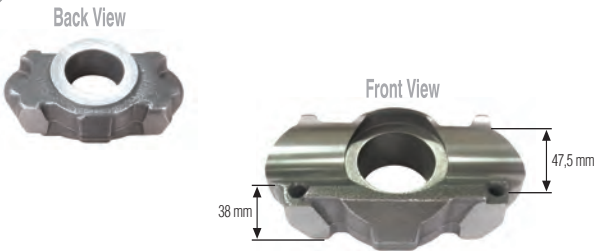

Caliper Adjusting Mechanism Housing (Thick)

Kaliper Ayar Mekanizması Yatağı (Kalın)

MAY Kit No **6208-01**

Org. Kit Ref. No --

Application --