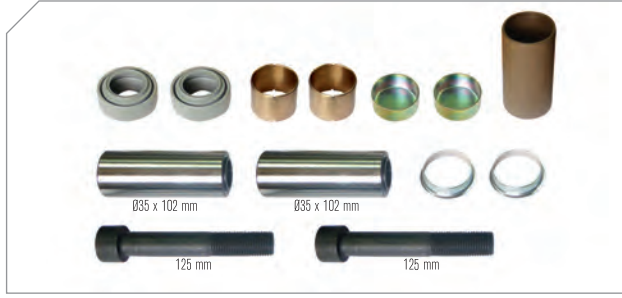

Caliper Guides & Seals Repair Kit

Kaliper Mil & Keçe Tamir Takımı
MAY Kit No **6150-01**

Org. Kit Ref. No MCK 1118 · VOLVO Ref.no: 85102092

Application LRG 598/599

VOLVO FH, FM