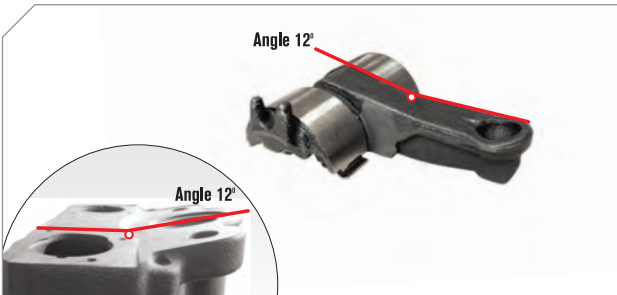

Caliper Lever (Angle 12°)
Kaliper Masura Bilya Yatađý (Açý12°)

MAY Kit No	6010-04
Org. Kit Ref. No	--
Application	SB 6..., SB 7..., SN 6..., SN 7... SK... Series