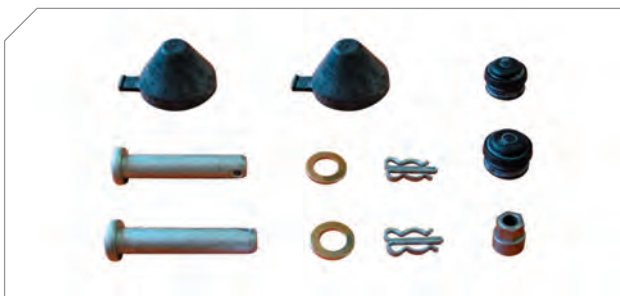

Caliper Caps & Pad Retainer Pins Kaliper Kapları & Balata Tutucu Pimleri

MAY Kit No **6002-19**

Org. Kit Ref. No --

Application All SB..., All SN... Series