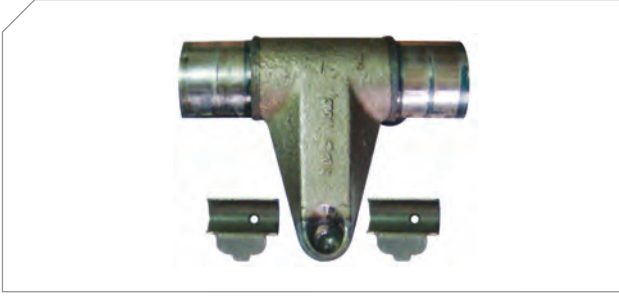

Caliper Lever Kaliper Masura Bilya Yatađy	
MAY Kit No	6180-01
Org. Kit Ref. No	--
Application	--