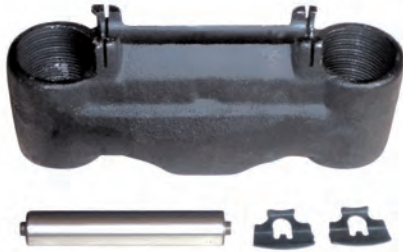

**NEW****Caliper Chain (28 links)**

Kaliper Zinciri (28 bakla)

MAY Kit No **6005-01**

Org. Kit Ref. No --

Application All SB 6..., SB 7..., SN 6..., SN 7... Series

**Caliper Bridge Assembly**

Kaliper Köprü Bađlantısı