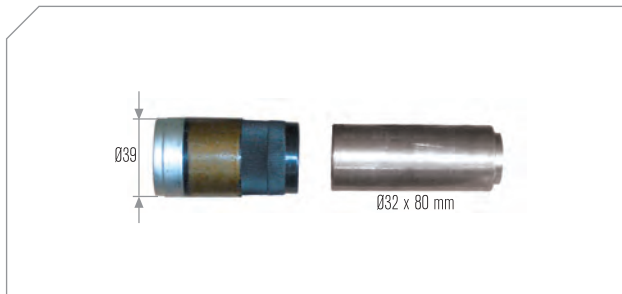

Caliper Guide & Bush

Kaliper Mili & Keçesi

MAY Kit No **6002-21**

Org. Kit Ref. No K 000697

Application SB 6547, SB 6557, SB 7884, SB 7894, SB 7907, SB 7020, SB 7022
SN 6529, SN 6539, SN 7067, SN 7077, SN 7084, SN 7094, SN 7086, SN 7096
SN 7106, SN 7116, SN 7125, SN 7135, SN 7144, SN 7154, NA 7027, NA 7028
NA 7038, SK 7..., SN 65..., SN 66..., SN 7..., SN 71..., SN 72..., SN 73... Series