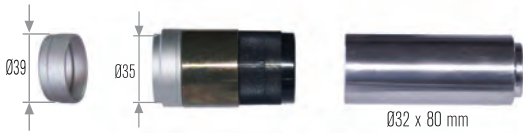

Caliper Guide & Bush

Kaliper Mil & Keçe

MAY Kit No	6002-57
Org. Kit Ref. No	--
Application	All SB 5..., SB 6..., SB 7... Series All SN 5..., SN 6..., SN 7... Series