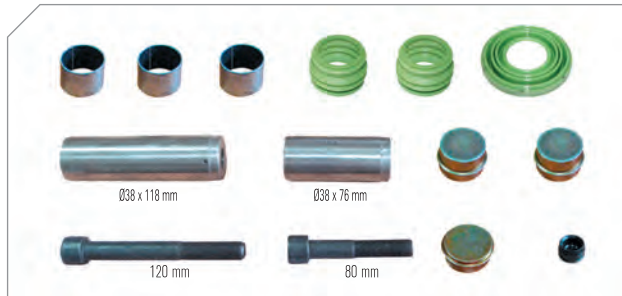

Caliper Guides & Seals Repair Kit

Kaliper Mil & Keçe Tamir Takımı
MAY Kit No **6200-03**

Org. Kit Ref. No 12 999 776

Application 40 195 017, 40 195 020, 40 195 027, 40 195 030, 40 195 035, 40 195 038
40 195 043, 40 195 044, 40 225 007, 40 225 008, 40 225 015, 40 225 016