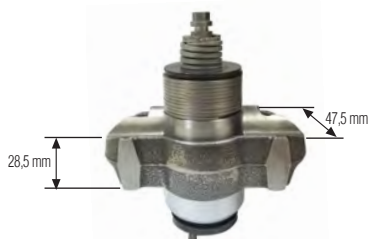

Caliper Adjusting Mechanism Housing (Thin) 76mm Pin

Kaliper Ayar Mekanizması Yatađı (İnce) 76mm/109mm Pimli

MAY Kit No **6208-07**

Org. Kit Ref. No --

Application --