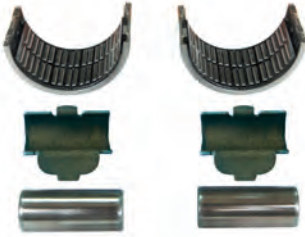

Caliper Bearings

Kaliper Rulmanları

MAY Kit No **6122-02**

Org. Kit Ref. No --

Application LRG 544, 545, 572, 573, 580, 581, 582, 583, 638, 639, 646, 647, 658, 659, 662, 663, 664, 665, 669, 670, 700, 701, 712, 713, 720, 721, 722, 723, 724, 725, 736, 737, 744, 745, 748, 749, 750, 751