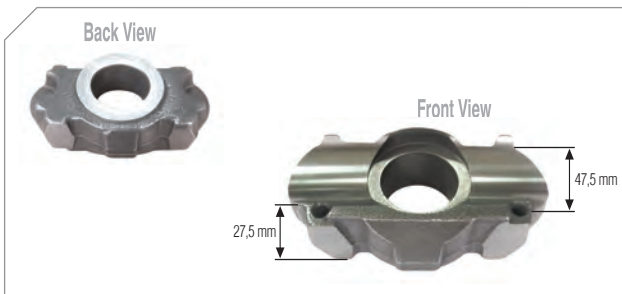

Caliper Adjusting Mechanism Housing (Thin) Kaliper Ayar Mekanizması Yatağı (İnce)

MAY Kit No **6208-02**

Org. Kit Ref. No --

Application --