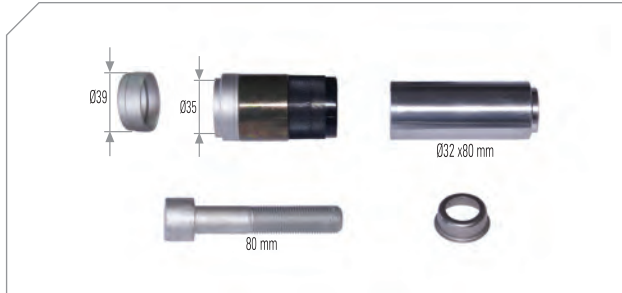

Caliper Guide & Bush Repair Kit

Kaliper Burç & Mil Tamir Takımı

MAY Kit No **6002-36**

Org. Kit Ref. No K000698 · K000697

Application SB 6..., All SB 7...